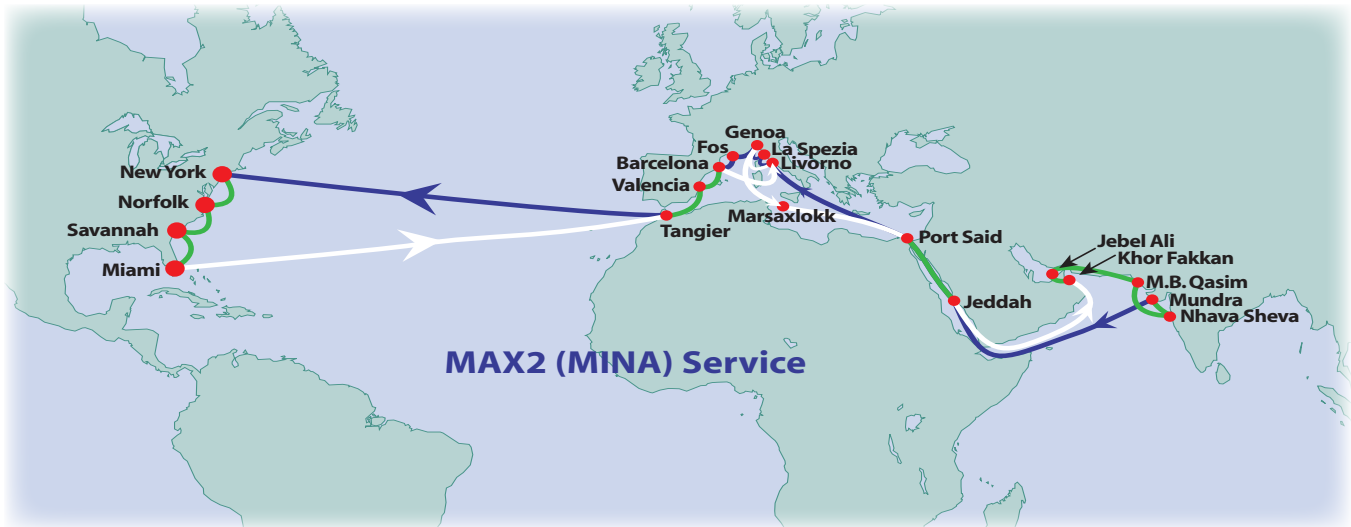

MAX2(MINA) - Mediterranean America East Service

China Shipping utilizes 11 vessels in the weekly MAX2(MINA) service.

Port Rotation

Terminal Information

New York

Global Terminal
302 Port Jersey Blvd
Jersey City, NJ 07305

T 201-706-4100
F 201-451-1737
www.global-terminal.com
www.portnynj.gov

Norfolk

NIT (South)
7737 Hampton Blvd
Norfolk, VA 23505

T 757-440-9796
F 757-440-2640
www.vaports.com

Savannah

Garden City Terminal
2 N Main St
Garden City, GA 31408

T 800-342-8012
F 912-963-6999
www.ssamarine.com
www.gaports.com

Miami

South Florida Container T.
2299 Port Blvd
Miami, FL 33132

T 305-347-3800
F 305-358-5106
www.sfct.us.com

Transit Time

OUTBOUND	ETA/D	(days)	INBOUND	ETA/D	(days)
New York	T/W	(+6)	Khor Fakkan	F	39
Norfolk	Th	(+5)	Jebel Ali	S/Su	37
Savannah	S/Su	(+2)	M.Bin Qasim	T/W	34
Miami	M/T	0	Nhava Sheva	Th/F	32
Tangier	Th/F	9	Mundra	S/Su	30
Valencia	S/Su	10	Jeddah	F/S	24
Barcelona	Su/M	11	Port Said	M/T	21
Livorno	T/W	13	Livorno	F/S	17
Genoa	W/Th	14	La Spezia	Su	16
Marsaxlokk	S	17	Genoa	M/T	14
Port Said	T/W	20	Fos	W/Th	12
Jeddah	F	23	Barcelona	Th/F	11
Khor Fakkan	F	30	Valencia	S	10
Jebel Ali	S/Su	31	Tangier	Su/M	8
M.Bin Qasim	T/W	34	New York	T/W	0
Nhava Sheva	Th/F	36	Norfolk	Th	(+2)
Mundra	S/Su	38	Savannah	S/Su	(+4)
			Miami	M/T	(+6)

For gate hours, please refer to terminal website